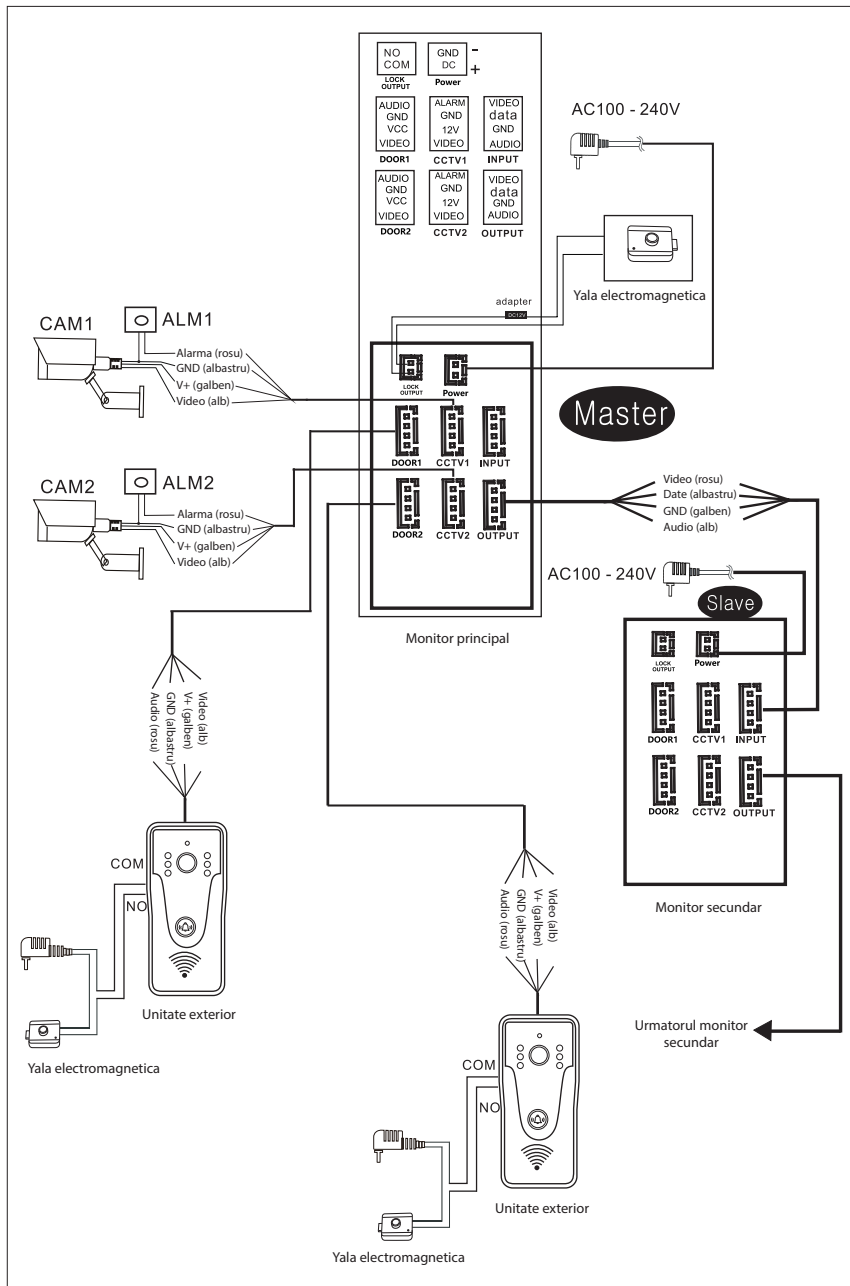

PNI MS750

Monitor for
PNI SafeHome PT750
Wi-Fi Video Doorphone

Monitor suplimentar pentru
Interfon video inteligent
PNI SafeHome PT750

Connection diagram

Smart Video Doorphone PNI SafeHome PT750

Diagrama conexiuni

Interfon video inteligent PNI SafeHome PT750

EN - EU Simplified Declaration of Conformity

ONLINESHOP SRL declares that Monitor for Video door phone PNI SafeHome PT750 complies with the Directive RED 2014/53/UE. The full text of the EU declaration of conformity is available at the following Internet address:

<https://www.mypni.eu/products/10014/download/certifications>

RO - Declaratie UE de conformitate simplificata

ONLINESHOP SRL declara ca Monitor pentru Interfon video PNI SafeHome PT750 este in conformitate cu Directiva RED 2014/53/UE. Textul integral al declaratiei UE de conformitate este disponibil la urmatoarea adresa de internet: