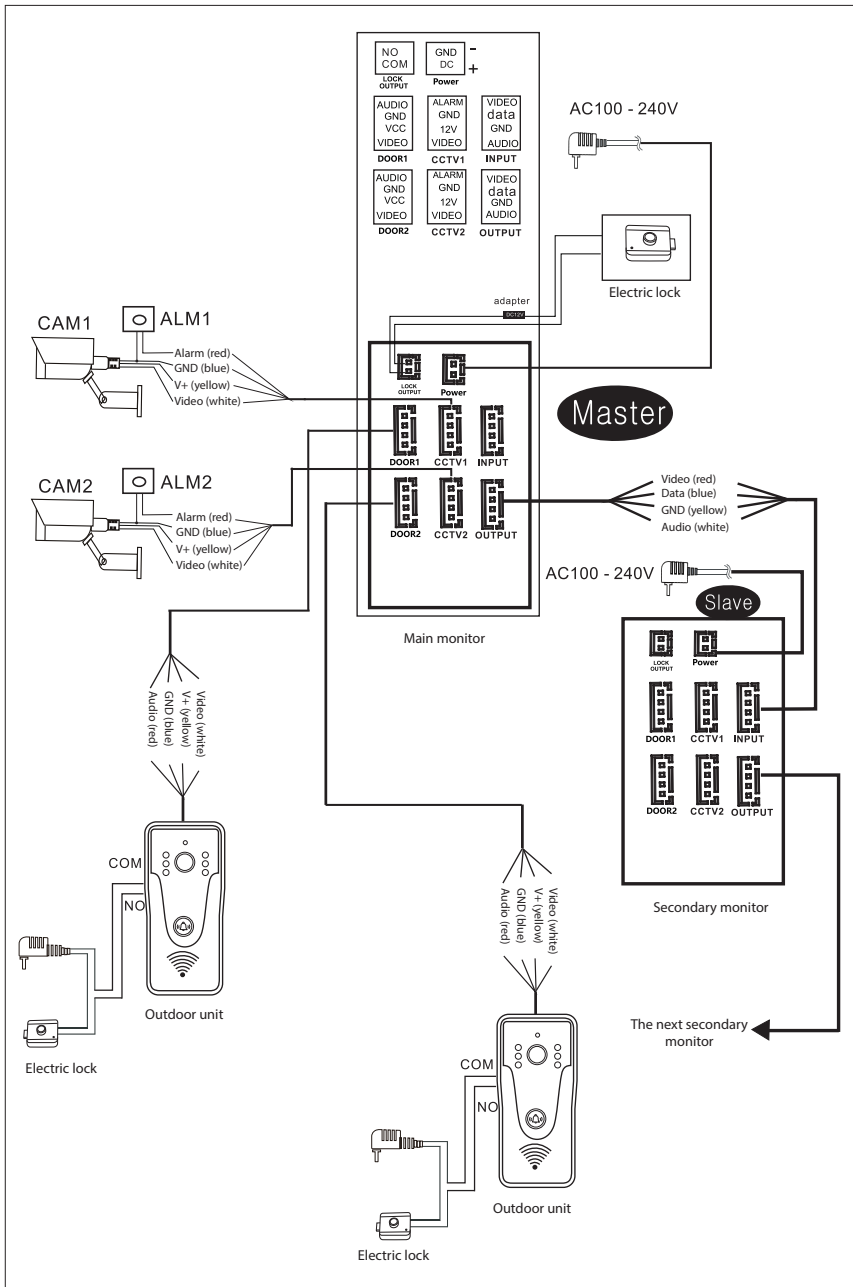

PNI MS750

Monitor for
PNI SafeHome PT750
Wi-Fi Video Doorphone

Monitor suplimentar pentru
Interfon video inteligent
PNI SafeHome PT750

Connection diagram

Smart Video Doorphone PNI SafeHome PT750

Diagrama conexiuni

Interfon video inteligent PNI SafeHome PT750

EN - EU Simplified Declaration of Conformity

ONLINESHOP SRL declares that Monitor for Video door phone PNI SafeHome PT750 complies with the Directive RED 2014/53/UE. The full text of the EU declaration of conformity is available at the following Internet address: