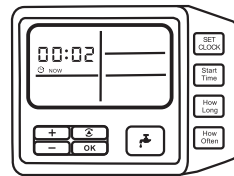

A SETTING - DAY&TIME