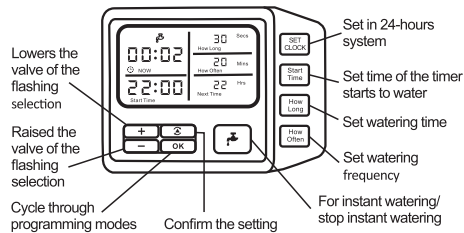

CONTROL BUTTONS

Maximum operating pressure: 80PSI For irrigation use only

INSTALLING THE BATTERY

2 x AA ALKALINE BATTERIES ARE RECOMMENDED

Remove the battery cover – keep battery compartment dry – install the 2xAA Battery by lining up the connections.

NOTE: When battery is first connected, it takes up to 1 minute for the battery indicator to assess the battery strength.

MAINTENANCE

Remove and clean the screen washer on inlet side of the timer every few months.

Remove battery if timer is not used for an extended time.

In freezing conditions, un-install the timer and bring it indoors to prevent damage.

HOW TO INSTALL

Attach the timer inlet to the outdoor faucet/spigot turning clockwise – hand tighten only. From the timer outlet connect a drip irrigation system or a garden hose.

Timer inlet:
3/4 in. female hose thread with screen washer

Timer outlet:
3/4 in. male hose thread

A SETTING - DAY&TIME

Set the current time

Push **SET CLOCK** to select hours then push **2** to set minutes

Adjust using **+** **-** to increasing or decreasing

After set, Press **OK** to confirm and save the setting

B SETTING-START TIME

Set the first time watering

Push **START TIME** to select hours then push **2** to set minutes

Adjust using **+** **-** to increasing or decreasing

After set, Press **OK** to confirm and save the setting

C SETTING - HOW LONG

Set watering time

Push **HOW LONG** to select the watering time.

Adjust using **+** **-** to increasing or decreasing.

(Watering time is 0F, 10-55seconds/per 5seconds, 1-59minutes/per 1minute, 1-99hour/per 1hour)

After set, Press **OK** to confirm and save the setting

D SETTING - HOW OFTEN

Set the watering frequency

Push **HOW OFTEN** to select the watering frequency.

Adjust using **+** **-** to increasing or decreasing.

(Watering frequency is 1-59minutes/per 1minute, 1-23hours/per 1hour, 1-7days/per 1day)

After set, Press **OK** to confirm and save the setting.

E MANUEL OPERATION

To instantly water, Push **MANUEL** 3seconds until **MANUEL** show in screen.

Then how long screen will flash. You can adjust water time by **+** **-**.

After setting, Press **OK** to confirm, then when time arrive, it will stop by itself.

when you want to stop it directly. Press **MANUEL** 3seconds, It can stop this time.

Simplified declaration of conformity

ONLINESHOP SRL declares that the PNI WT11 PRO Irrigation Programmer complies with the EMC Directive 2014/30/EU. The full text of the EU declaration of conformity is available at the following internet address:

<https://www.mypni.eu/products/10095/download/certifications>

Warranty certificate

The commercial guarantee does not affect the rights of the consumer provided by the applicable legislation in force, namely Emergency Ordinance 140/28.12.2021 regarding certain aspects related to contracts for the sale of goods, OG 21/1992 regarding consumer protection with subsequent amendments and additions and Law 296/2004 regarding the consumption code with subsequent changes and additions.