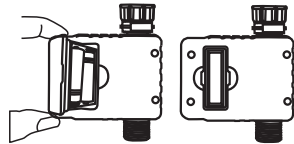

INSTALLING THE BATTERY

2 x AA ALKALINE BATTERIES ARE RECOMMENDED

Remove the battery cover – keep battery compartment dry – install the 2xAA Battery by lining up the connections.

NOTE: When battery is first connected, it takes up to 1 minute for the battery indicator to assess the battery strength.