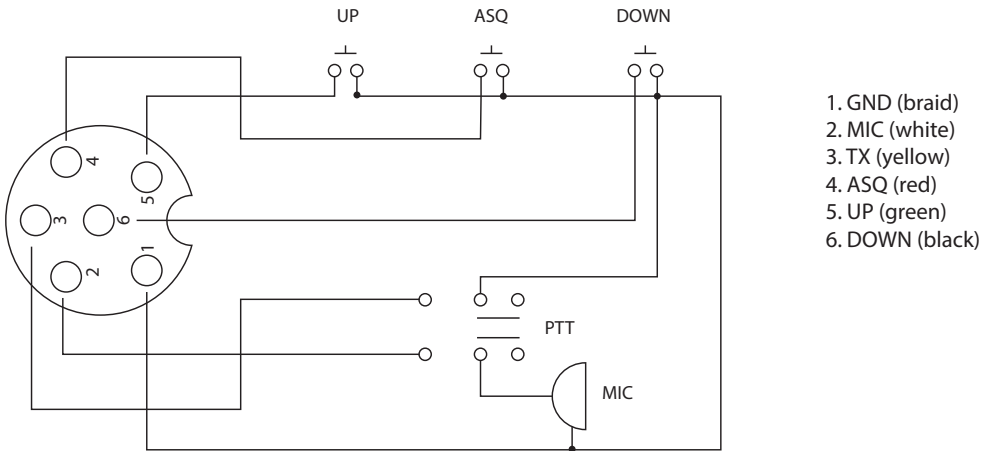

6-PIN MICROPHONE FOR CB RADIOS

Compatible with PNI CB radios:

- PNI Escort HP 8000L
- PNI Escort HP 8001L
- PNI Escort HP 8024
- PNI Escort HP 9001 PRO
- PNI Escort HP 9500
- PNI Escort HP 8900

Compatible with other 6-pin CB radios, by pins configuration.

MAIN FEATURES:

- Number of pins: 6
- Channel change buttons: Yes
- ASQ on / off button: Yes
- Dimensions: 50 x 25 x 75 mm

PINS CONFIGURATION

PIN1 - GND	PIN4 - ASQ
PIN2 - MIC	PIN5 - UP
PIN3 - PTT	PIN6 - DOWN

PRODUCT DESCRIPTION:

In addition to the PTT (Push to Talk) button used to transmit, the microphone is equipped with Up and Down buttons to change the channel and ASQ button to activate / deactivate the automatic squelch.