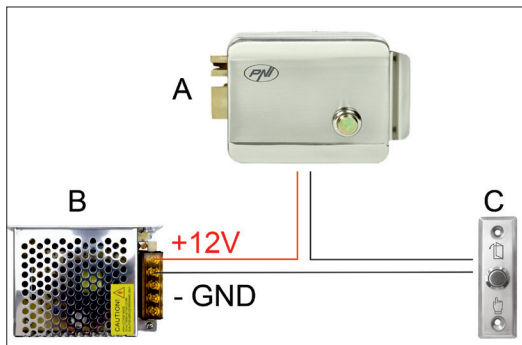

SilverCloud PB303

Push button

Contents

English	2
Български	4
Deutsch	6
Español	8
Français	10
Magyar	12
Italiano	14
Nederlands	16
Polski	18
Romana	20

Technical specifications

Contact	NO/COM
Supported voltage and current	3A 12V/24V
Lifetime	500000 tests
Working temperature	-26°C ~ +80°C
Dimensions	91 x 28 x 16 mm
Material	Stainless steel

Dimensions

Connection example

A - SilverCloud YR300 Fail Secure electric lock, NO

B - PNI ST3.4A 12V 3.4A Switching power supply

C - SilverCloud PB303 access button

Simplified EU declaration of conformity

ONLINESHOP SRL declares that the SilverCloud PB303 Recessed Access Button is in compliance with the EMC Directive 2014/30/EU. The full text of the EU declaration of conformity is available at the following internet address:

Размери

Пример за свързване

- A - SilverCloud YR300 Fail Secure електрическа брава, NO
- B - PNI ST3.4A 12V 3.4A Импулсно захранване
- C - Бутон за достъп до SilverCloud PB303

Опростена ЕС декларация за съответствие