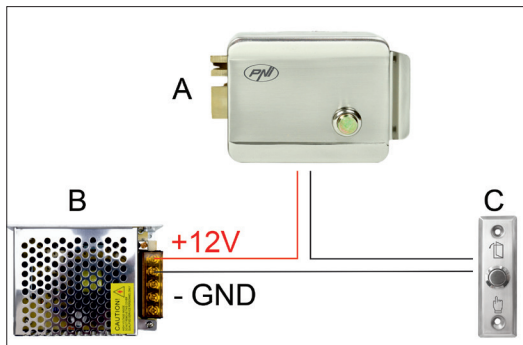

SilverCloud PB303

Push button

Contents

English	2
Български	4
Deutsch	6
Español	8
Français	10
Magyar	12
Italiano	14
Nederlands	16
Polski	18
Romana	20

Technical specifications

Contact	NO/COM
Supported voltage and current	3A 12V/24V
Lifetime	500000 tests
Working temperature	-26°C ~ +80°C
Dimensions	91 x 28 x 16 mm
Material	Stainless steel

Dimensions

Connection example

A - SilverCloud YR300 Fail Secure electric lock, NO

B - PNI ST3.4A 12V 3.4A Switching power supply

C - SilverCloud PB303 access button

Simplified EU declaration of conformity

ONLINESHOP SRL declares that the SilverCloud PB303 Recessed Access Button is in compliance with the EMC Directive 2014/30/EU. The full text of the EU declaration of conformity is available at the following internet address:

Размери

Пример за свързване

- A - SilverCloud YR300 Fail Secure електрическа брава, NO
- B - PNI ST3.4A 12V 3.4A Импулсно захранване
- C - Бутон за достъп до SilverCloud PB303

Опростена ЕС декларация за съответствие