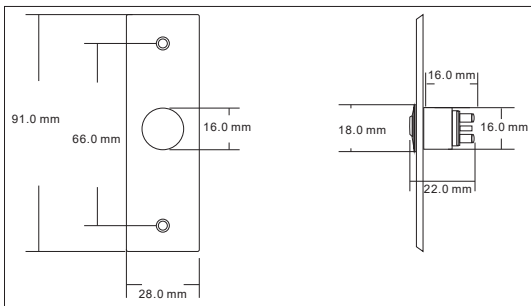

Technical specifications

Contact	NO/COM
Supported voltage and current	3A 12V/24V
Lifetime	500000 tests
Working temperature	-26°C ~ +80°C
Dimensions	91 x 28 x 16 mm
Material	Stainless steel

Dimensions