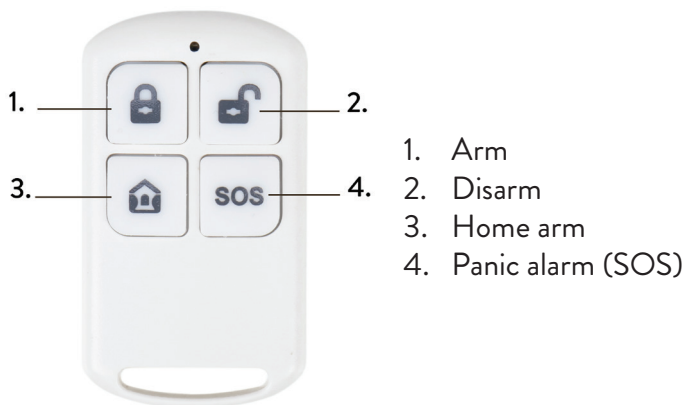

Introduction

PNI SafeHouse HS190 is a remote control compatible with wireless alarm systems (such as PNI SafeHome PT700, PNI SafeHouse HS60, PNI SafeHouse HS650) that allows arming and disarming the system.

Technical specifications

- Power supply: 3V CR2025 battery (included)
- Communication frequency: 433MHz
- Transmission power: 10 mW
- Dimensions: 56 X 32 X 7 mm
- Weight: 16 gr (battery included)

Keys and functions

Simplified EU Declaration of Conformity

SC ONLINESHOP SRL declares that **PNI SafeHouse HS190 Remote Control for Wireless Alarm Systems** complies with EMC Directive 2014/30/EU and RED Directive 2014/53/EU. The full text of the EU Declaration of Conformity is available at the following internet address:

<https://www.mypni.eu/products/6388/download/certifications>