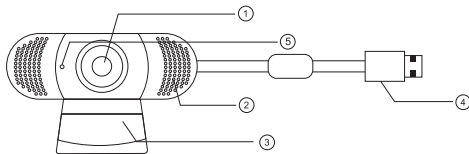

Webcam PNI CW1850

Product description

- ① FULL HD 1080P lens
- ② Microphone
- ③ Bracket
- ④ USB port
- ⑤ LED indicator

Installation

1, Position the webcam above the monitor, with the lens facing its screen.

2, Tilt the webcam and its support according to your needs.

3, Connect the USB cable

Technical specifications

Webcam			
Driver	No driver required (plug & play)	USB cable	150cm
Frequency	50Hz,60Hz	Resolution	1920*1080
Image format	Bmp,Jpg	USB interface	USB2.0
Sensor	1/3" 2MP	Built-in microphone	With sound absorption and noise reduction
Contrast optimisation	Yes	Lens	FULL HD 2MP, f= 3.6mm, FOV 90°
Compatibility	Supports various chat platforms and conferencing software such as: QQ / WeChat/ Dingding / Skype / Facebook / Zoom / YouTube / Face Time, etc.		
Image	2MP image processing chip. Compression MJPEG / H.264 / H.265		
PC	Compatible operating systems XP2, Vista, Win7, Win8, Win10		