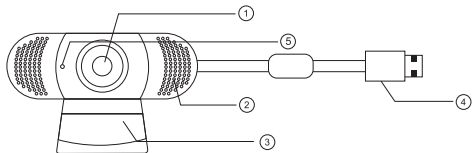

Webcam PNI CW1850

Product description

- ① FULL HD 1080P lens
- ② Microphone
- ③ Bracket
- ④ USB port
- ⑤ LED indicator

Installation

1, Position the webcam above the monitor, with the lens facing its screen.

2, Tilt the webcam and its support according to your needs.

3, Connect the USB cable

Technical specifications

Webcam			
Driver	No driver required (plug & play)	USB cable	150cm
Frequency	50Hz,60Hz	Resolution	1920*1080
Image format	Bmp,Jpg	USB interface	USB2.0
Sensor	1/3" 2MP	Built-in microphone	With sound absorption and noise reduction
Contrast optimisation	Yes	Lens	FULL HD 2MP, f= 3.6mm, FOV 90°
Compatibility	Supports various chat platforms and conferencing software such as: QQ / WeChat/ Dingding / Skype / Facebook / Zoom / YouTube / Face Time, etc.		
Image	2MP image processing chip. Compression MJPEG / H.264 / H.265		
PC	Compatible operating systems XP2, Vista, Win7, Win8, Win10		

Webcam PNI CW1850

Produktbeschreibung

- ① FULL HD 1080P Objektiv ③ Montagehalterung ⑤ LED-Anzeige
② Mikrofon ④ USB-Anschluss

Installation

1, Positionieren Sie die Webcam über dem Monitor.
mit dem Objektiv zum Bildschirm.