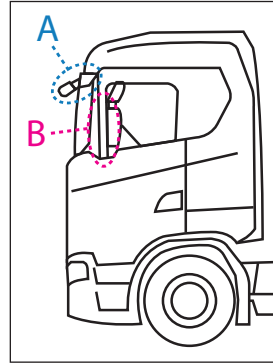

Instalare

suporti antene PNI

Model	Design	Locatie instalare	Recomandat pentru
PNI SPA-3		Montaj pe parasolar (A)	Volvo FH Serie 1
PNI SPA-12		Montaj pe montant vertical usa sofer (B)	IVECO S-WAY, HI-WAY, S-WAY-CNG/LNG
PNI SPA-13		Montaj pe parasolar (A)	SCANIA NEW-R, SUPER-R, STREAMLINE, SERIE 4
PNI SPA-22		Montaj pe montant vertical usa sofer (B)	IVECO STRALIS, EUROCARGO, CUBE
PNI SPA-33		Montaj pe montant vertical usa sofer (B)	SCANIA SERIE R/S/G, NEW GENERATION
PNI SPA-53		Montaj pe parasolar (A)	DAF SERIE XG, XG PLUS, SERIE XF M.Y.2022
PNI SPA-111		Montaj pe parasolar (A)	IVECO EUROCARGO