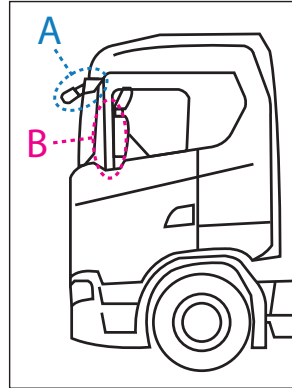

PNI antenna brackets installation

Model	Design	Mounting	Suggested for
PNI SPA-3		For sun visor upright (A)	Volvo FH Serie 1
PNI SPA-12		For vertical upright driver door (B)	IVECO S-WAY, HI-WAY, S-WAY-CNG/LNG
PNI SPA-13		For sun visor upright (A)	SCANIA NEW-R, SUPER-R, STREAMLINE, SERIE 4
PNI SPA-22		For vertical upright driver door (B)	IVECO STRALIS, EUROCARGO, CUBE
PNI SPA-33		For vertical upright driver door (B)	SCANIA SERIE R/S/G, NEW GENERATION
PNI SPA-53		For sun visor upright (A)	DAF SERIE XG, XG PLUS, SERIE XF M.Y.2022
PNI SPA-111		For sun visor upright (A)	IVECO EUROCARGO