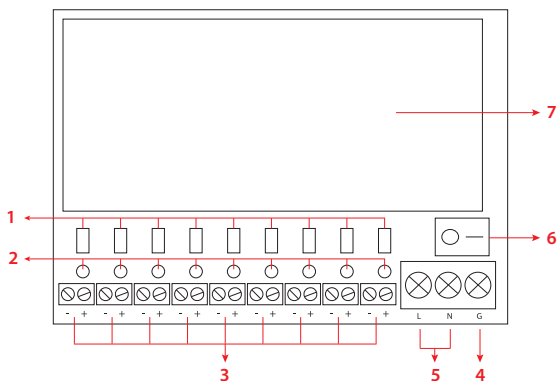

Схема на свързване

1	Предпазители	5	АС вход
2	LED индикатори	6	Бутон ВКЛ / ИЗКЛ
3	Свързване на камери за видеонаблюдение	7	Източник на захранване
4	Заземяване (G)