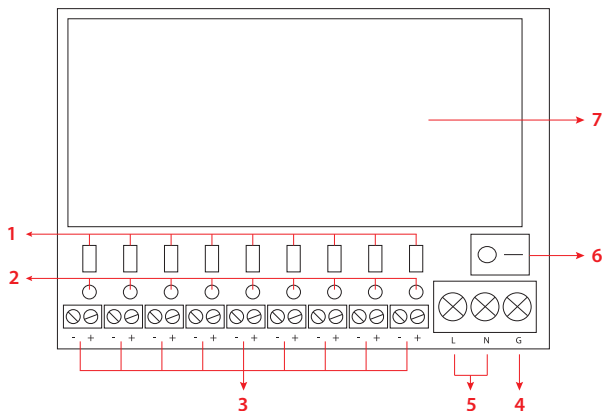

Connection diagram

1	Fuses	5	AC input (L - Live and N - Neutral)
2	LED indicators	6	On/Off button
3	Connection of CCTV cameras	7	Power source
4	Grounding (G)